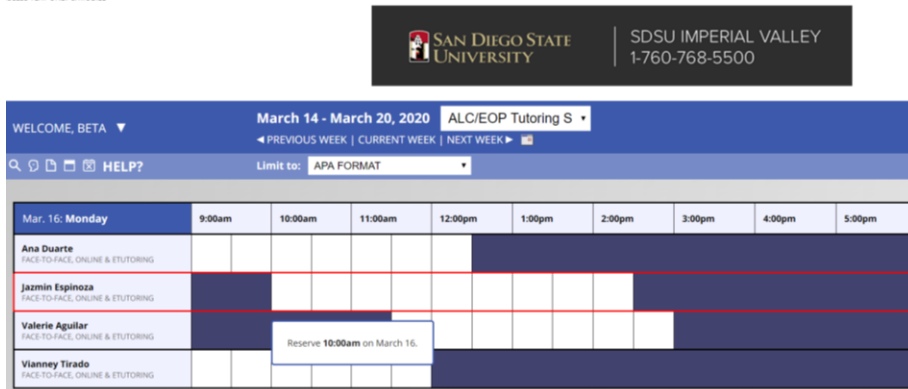

White spaces indicate open appointments. Navy blue are blocked times.

If you have any questions email or call:
sdsulearningcenter@gmail.com
(760) 768-5572

6. Click on a white space in which you want to schedule an appointment