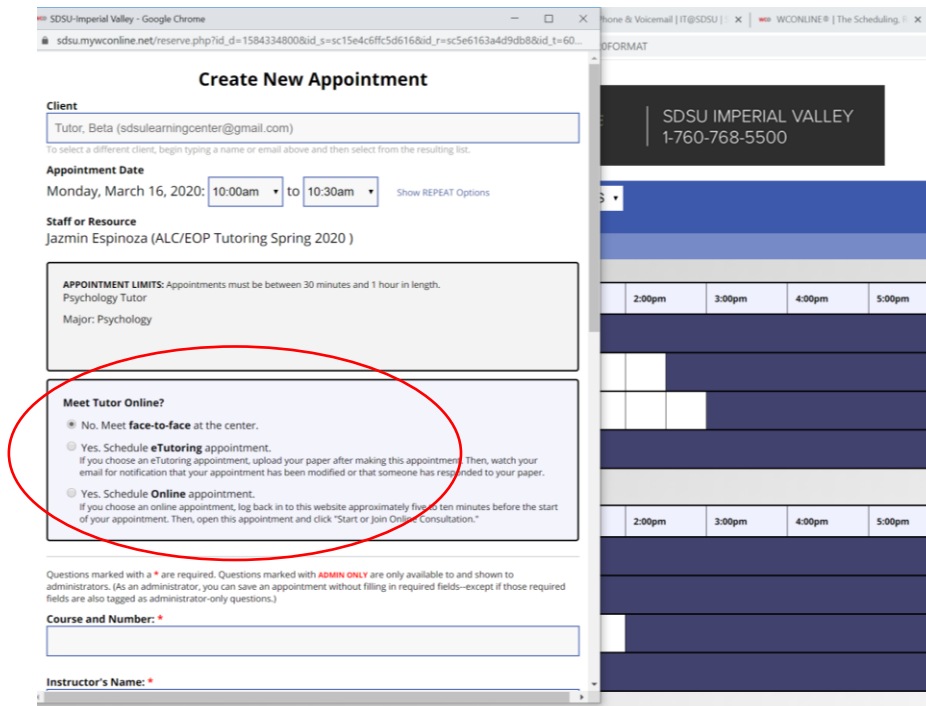

7. This will open a new window “Create New Appointment”

8. Fill out the required information. **Make sure to click on the type of tutoring you want.**