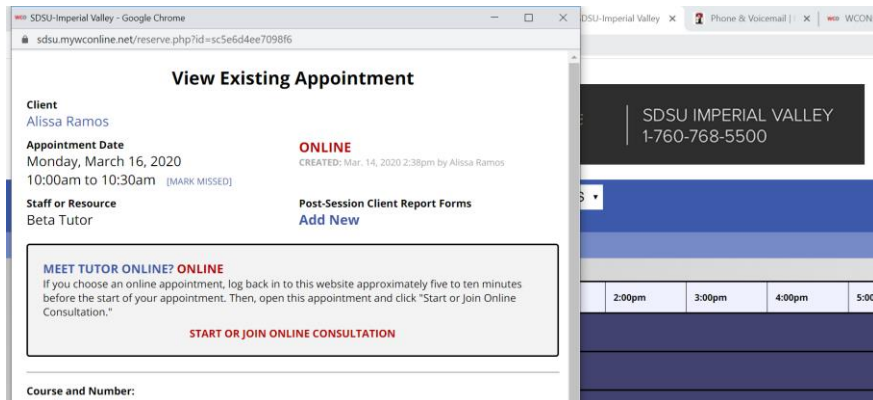

3. Scroll down to either edit or cancel your appointment. Keep the checkmark on “Email client notice of cancellation”