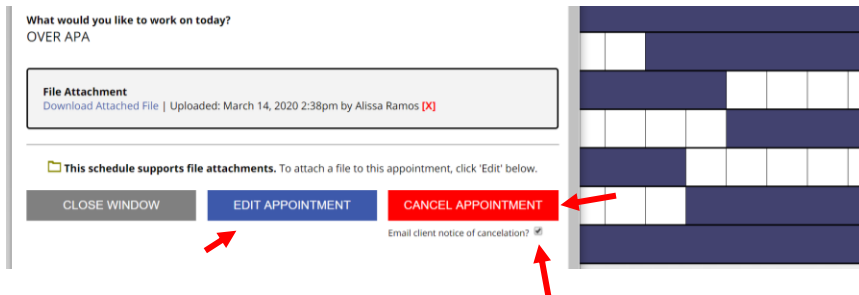

4. Close the window when done