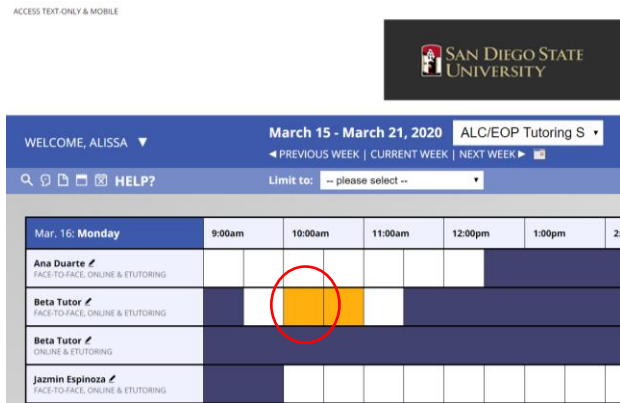

To Cancel or Modify Appointments:

1. Click on the gold window where your appointment is set

2. This will open a “View Existing Appointment” window