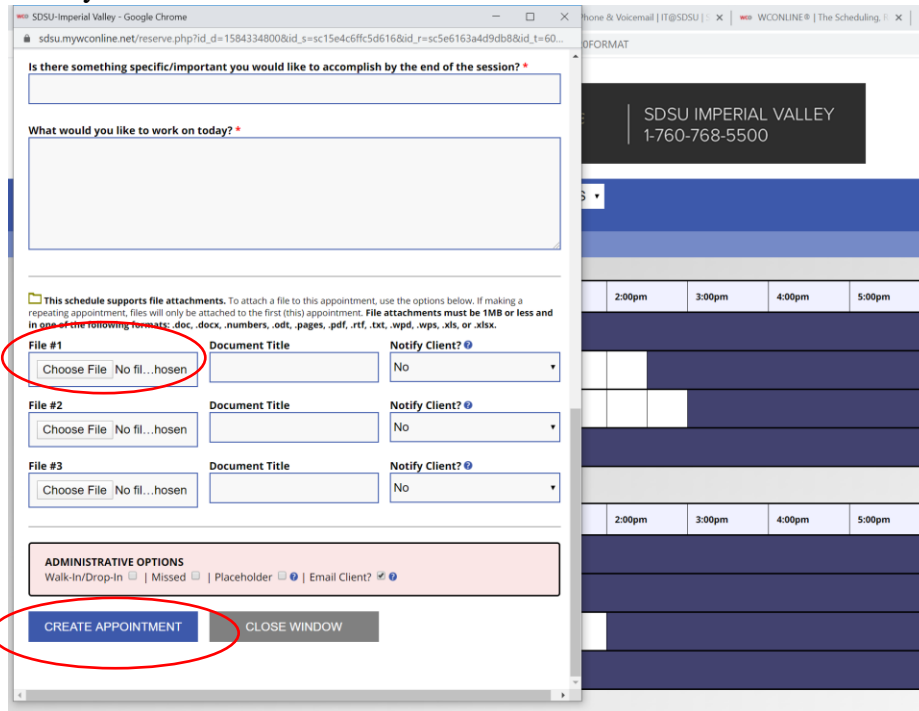

White spaces indicate open appointments. Navy blue are blocked times.

If you have any questions email or call:
sdsulearningcenter@gmail.com
(760) 768-5572

6. Click on a white space in which you want to schedule an appointment

7. This will open a new window “Create New Appointment”

8. Fill out the required information. **Make sure to click on the type of tutoring you want.**

If you have any questions email or call:
sdsulearningcenter@gmail.com
(760) 768-5572

10. Finally click “CREATE APPOINTMENT”

11. You can now close the window.

12. To make sure your appointment is set, the white box has now changed in color to gold/yellow.

To Cancel or Modify Appointments: